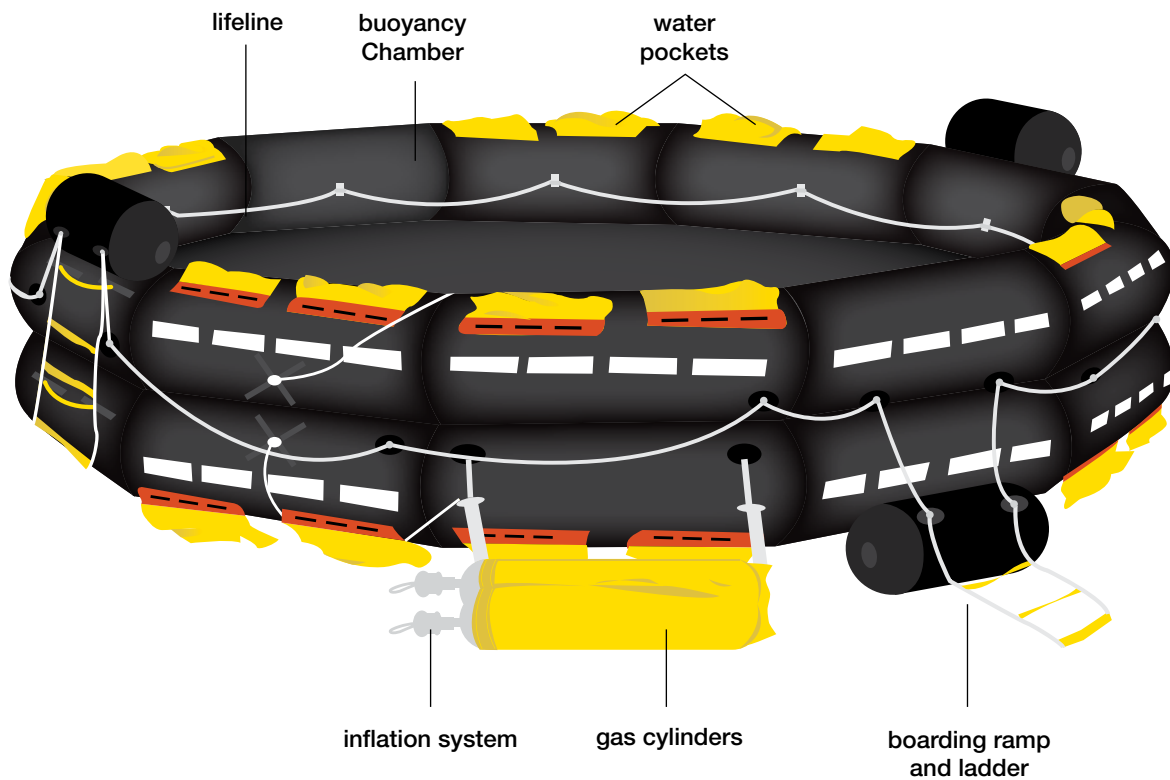

The RFD Ferryman combines forward thinking design with over 90 years of unparalleled knowledge and expertise in the marine safety industry. Designed specifically for passenger vessels and operating in coastal and inland waterways and high speed crafts, the RFD Ferryman remains the industry's premium open reversible liferaft

THE RFD DISTINCTION

We are committed to maintaining the highest of quality standards across our entire product range. The RFD Ferryman is manufactured from polyurethane coated nylon material – a high quality non-abrasive and corrosive resistant fabric, which maximises the life span of the liferaft, reducing servicing costs. In addition the RFD Ferryman comes in multiple container configurations, such as cylindrical or flat pack GRP containers.

RFD FERRYMAN FEATURES

- Manufactured from durable polyurethane coated nylon material
- Lead weighted water pockets to ensure maximum stability when inflated.
- Highly visible retro-reflective strips.
- Fitted with lights for night detection.
- Stowed in lightweight GRP containers with multiple container options available
- Can be packed with either an 'E', 'HSC' or 'Solas B' type emergency pack
- Easy access boarding ramps located around the liferaft.